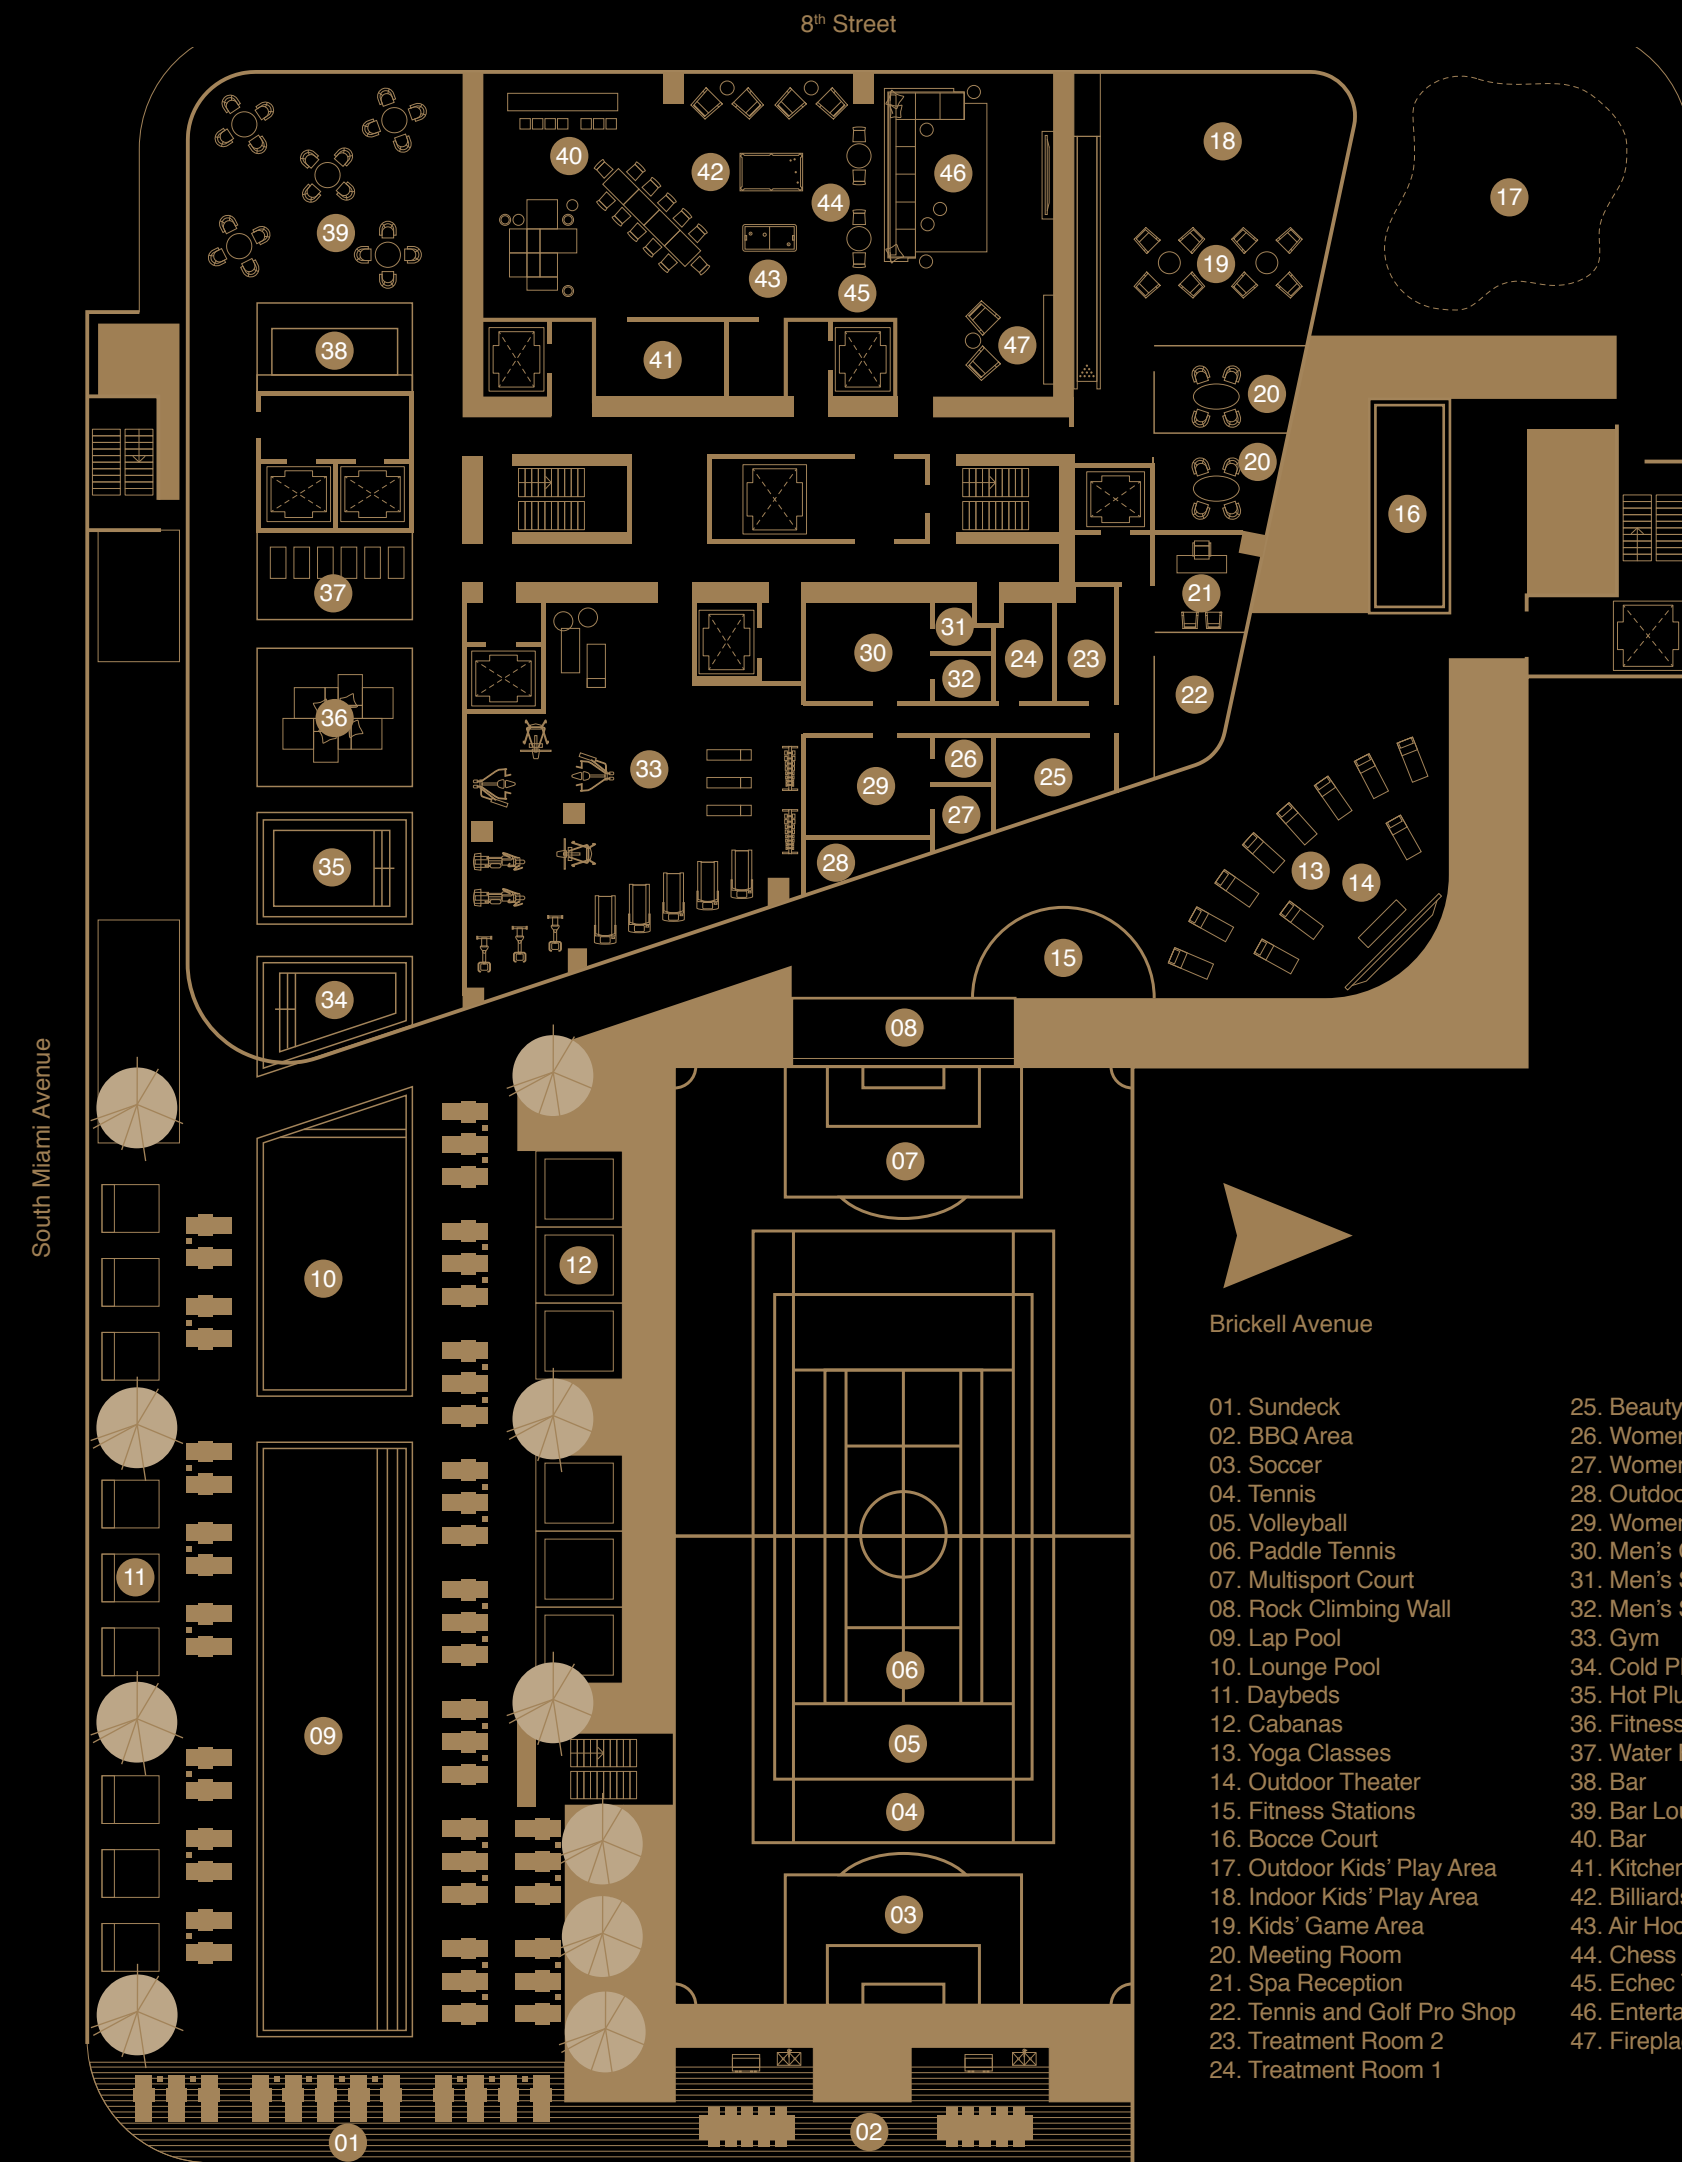

EQUINOX

ARTIST'S CONCEPTUAL RENDERING

SEE LEGAL DISCLAIMERS ON BACK COVER.

ARTIST'S CONCEPTUAL RENDERING

seductive
LIFESTYLE
scenarios

savor **LIFE'S**
SWEETNESS

- 01. Sundeck
- 02. BBQ Area
- 03. Soccer
- 04. Tennis
- 05. Volleyball
- 06. Paddle Tennis
- 07. Multisport Court
- 08. Rock Climbing Wall
- 09. Lap Pool
- 10. Lounge Pool
- 11. Daybeds
- 12. Cabanas
- 13. Yoga Classes
- 14. Outdoor Theater
- 15. Fitness Stations
- 16. Bocce Court
- 17. Outdoor Kids' Play Area
- 18. Indoor Kids' Play Area
- 19. Kids' Game Area
- 20. Meeting Room
- 21. Spa Reception
- 22. Tennis and Golf Pro Shop
- 23. Treatment Room 2
- 24. Treatment Room 1
- 25. Beauty Salon
- 26. Women's Sauna
- 27. Women's Steam Room
- 28. Outdoor Rain Showers
- 29. Women's Changing Room
- 30. Men's Changing Room
- 31. Men's Steam Room
- 32. Men's Sauna
- 33. Gym
- 34. Cold Plunge
- 35. Hot Plunge
- 36. Fitness Lounge
- 37. Water Feature
- 38. Bar
- 39. Bar Lounge
- 40. Bar
- 41. Kitchen
- 42. Billiards Table
- 43. Air Hockey
- 44. Chess Table
- 45. Echech Table
- 46. Entertainment Area
- 47. Fireplace