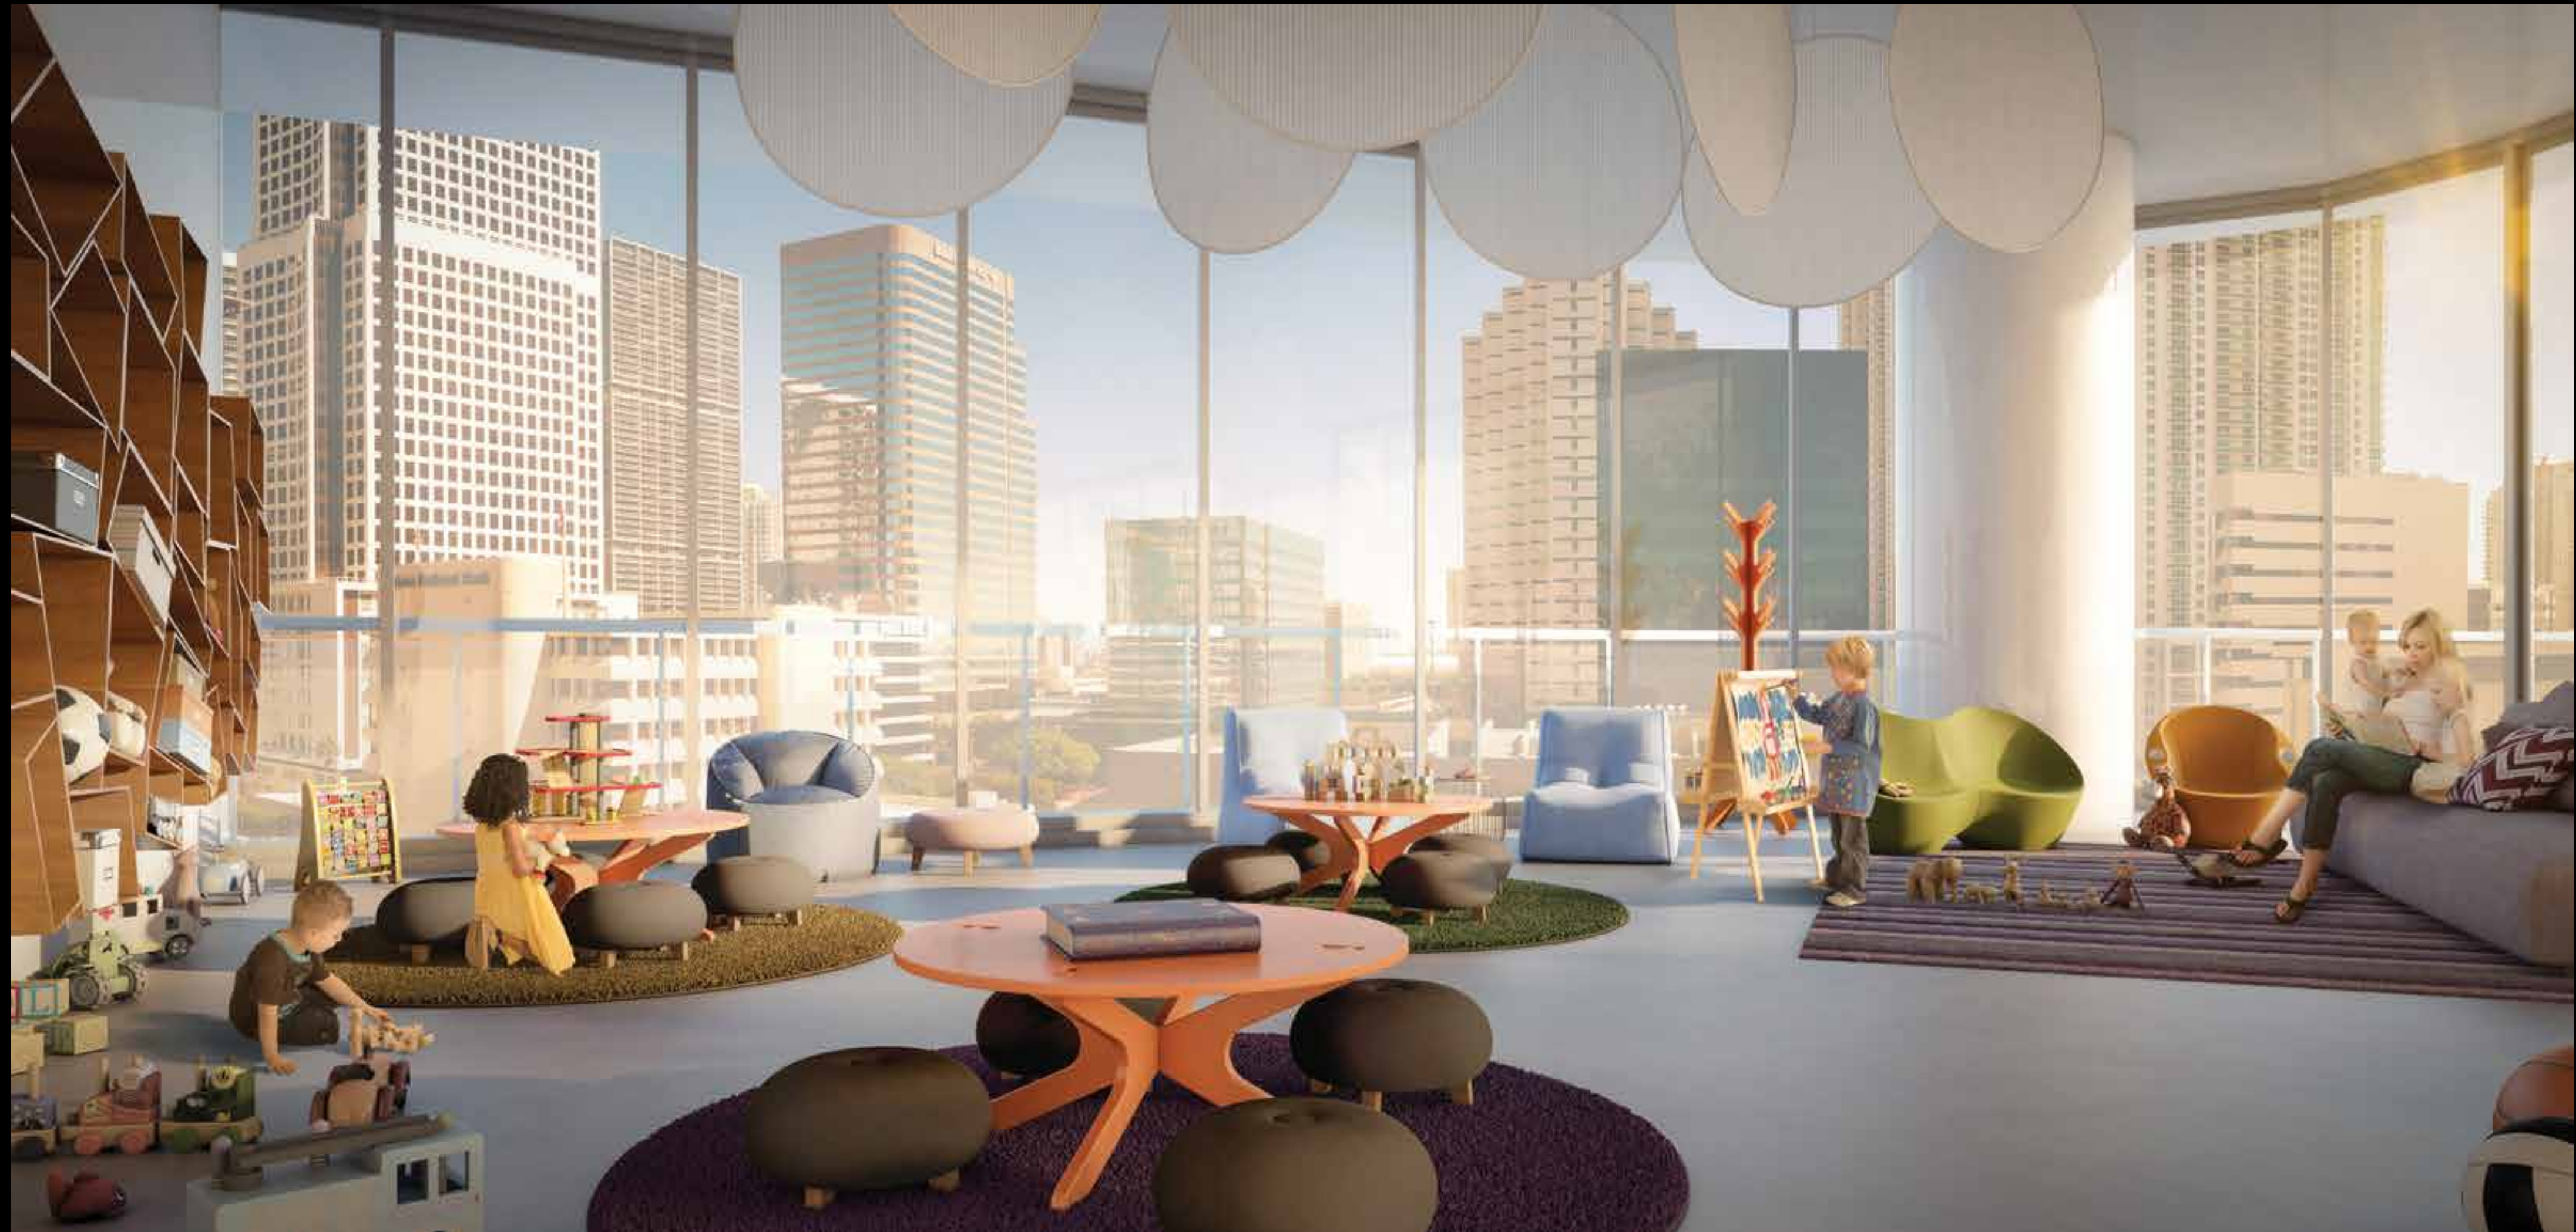

ARTIST'S CONCEPTUAL RENDERING

SEE LEGAL DISCLAIMERS ON BACK COVER

ARTIST'S CONCEPTUAL RENDERING

**GLAMOROUS & ENTERTAINING:
THE CLUB ROOM LOUNGE**

Elegantly designed and furnished by Yabu Pushelberg, the Club Room Lounge on the 9th floor offers a glamorously entertaining atmosphere for gatherings with friends and family. This light-filled space is outfitted with a state-of-the-art multimedia entertainment and speaker system and major sports programming, making it the ideal place to view the season's best games. A fully equipped gourmet kitchen makes it easy to enjoy snacks, hors d'oeuvres, and beverages anytime.