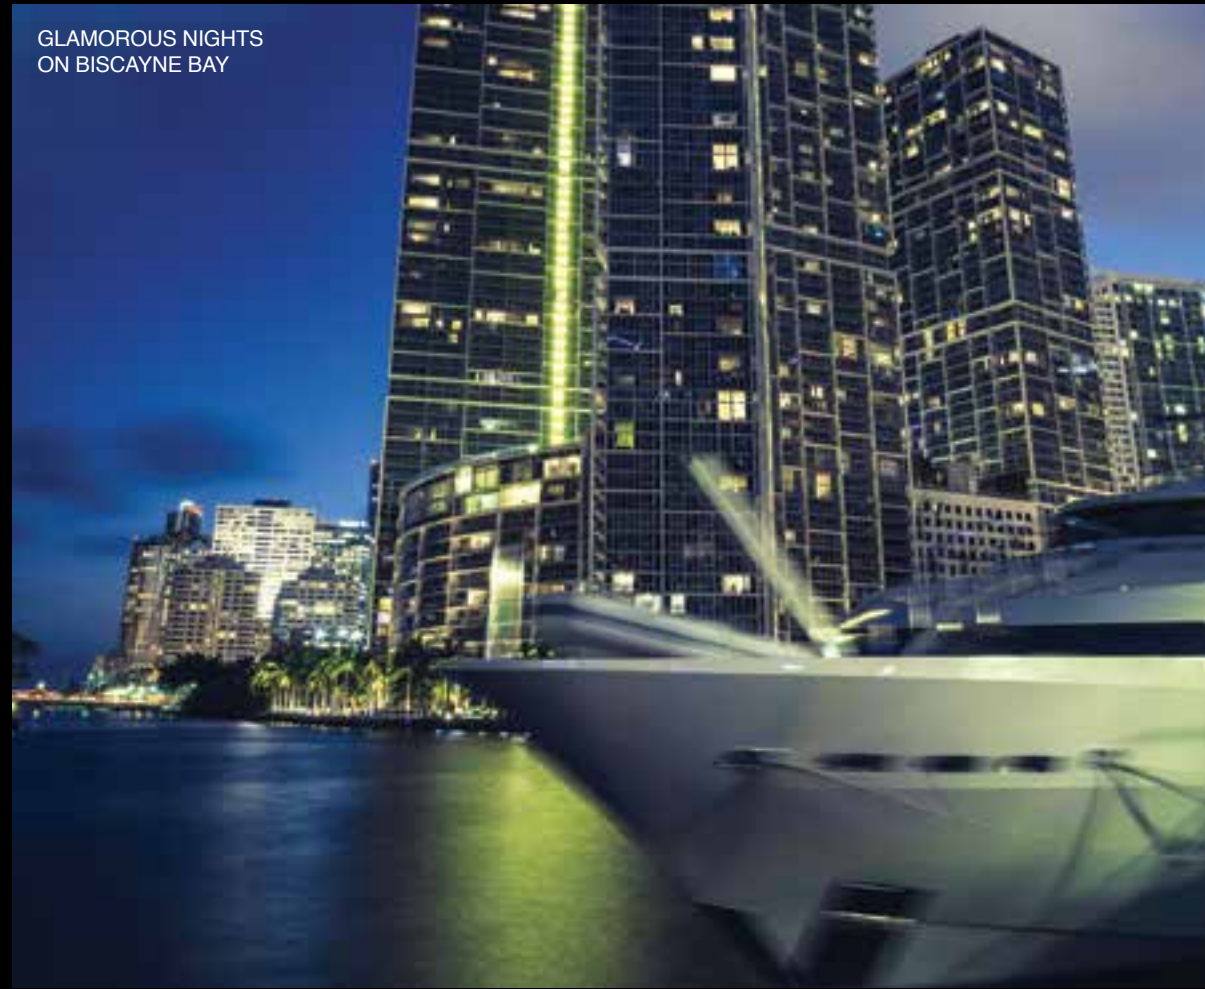

GLAMOROUS NIGHTS ON BISCAYNE BAY