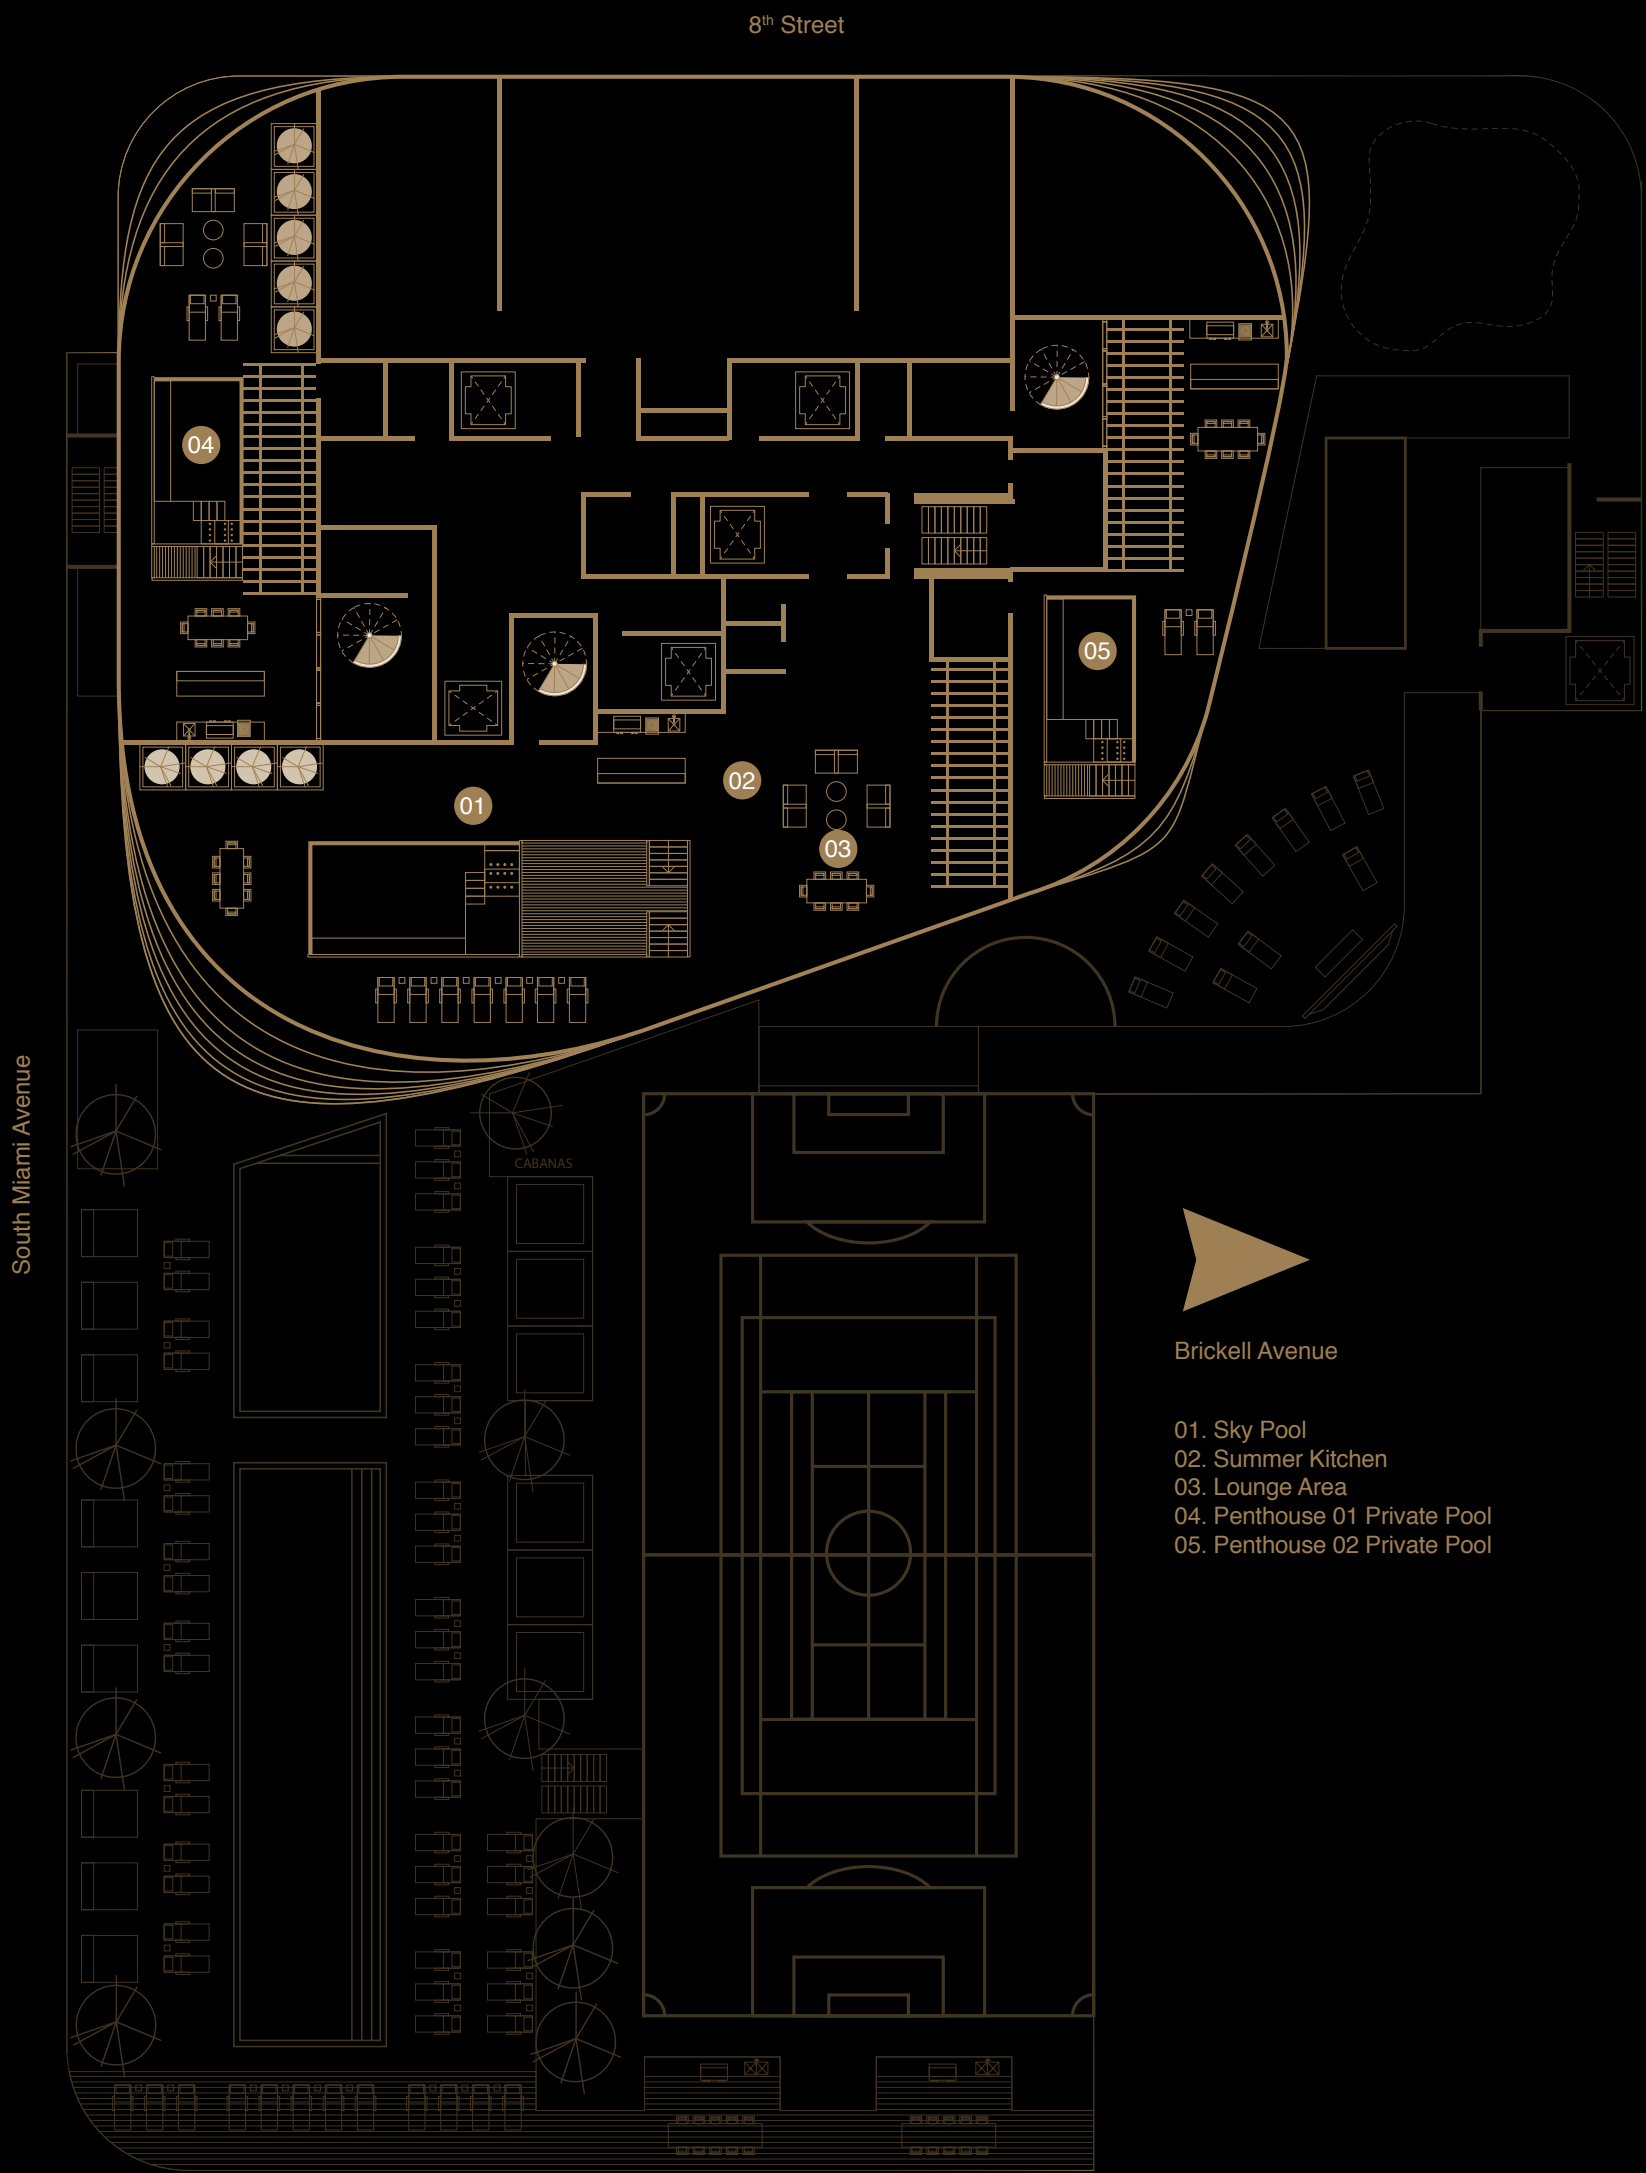

OUTDOOR SKY LUX LOUNGE

BILLIARDS ROOM

PRIVATE WINE CELLAR

SKY LIBRARY LOUNGE

star POOL*lux*

57TH FLOOR ROOFTOP PRIVATE SUNDECKS AND SPA

Residents of Penthouses enjoy exclusive access to SLS LUX's 57th floor rooftop terrace with breathtaking views of Biscayne Bay and the Miami skyline. This private outdoor lounge space has been designed with a pool, spas, and a summer kitchen with a barbecue area ideal for entertaining.